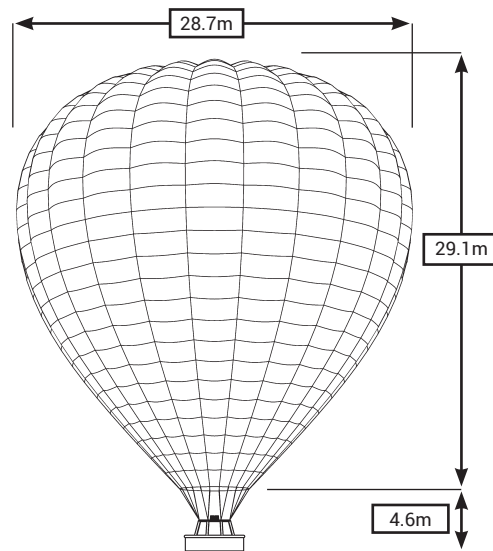

# B-400 standard features

- 24 gores - 400,000 Cu.Ft./11,327Cu.m.
- Lite Vent deflation system
- Rotation vents (G24-P14,15,16,17,18)
- Nomex Panel 1 (1.45m high)
- K27 in Panels 11 to 28 and vent
- Repair entry port, Camera Mounts
- Gore 6 is on top for inflation (K)

## Options

- Nomex Scoop
- Panel 2 in Nomex
- All K27 cloth - req. panel 2 in Nomex

V4	Circular center vent panel																								
V3																									
V2																									
V1																									
28																									
27																									
26																									
25																									
24																									
23																									
22																									
21																									
20																									
19																									
18																									RV
17																									RV
16																									RV
15																									RV
14																									RV
13																									
12																									
11																									
10																									
9																									
8																									
7																									
6																									
5																									
4																									
3																									
2																									
1						K																			
	1	2	3	4	5	6	7	8	9	10	11	12	13	14	15	16	17	18	19	20	21	22	23	24	